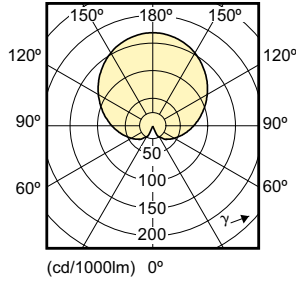

Light Distribution Diagrams