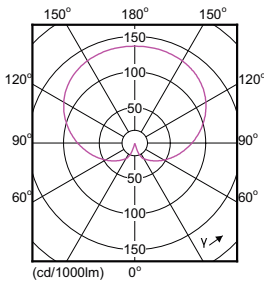

Light Distribution Diagrams