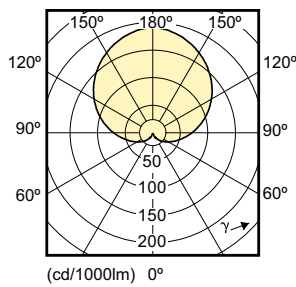

Light Distribution Diagrams