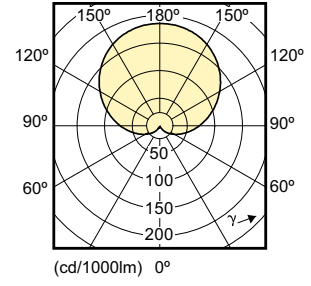

Light Distribution Diagrams