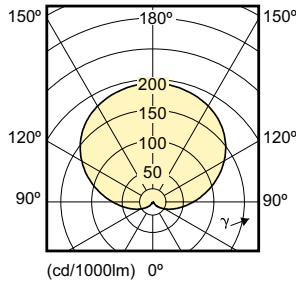

Light Distribution Diagrams