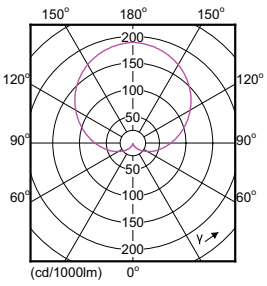

Light Distribution Diagrams