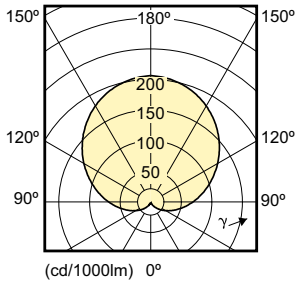

Light Distribution Diagrams