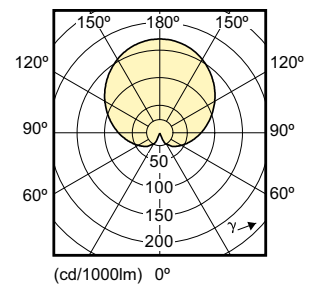

Light Distribution Diagrams