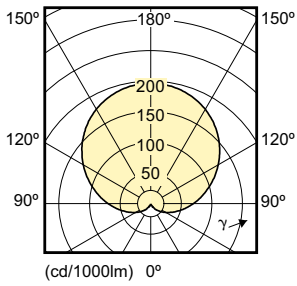

Light Distribution Diagrams