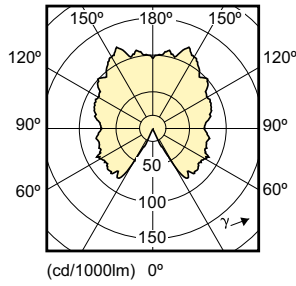

Light Distribution Diagrams