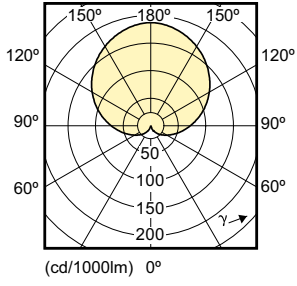

Light Distribution Diagrams