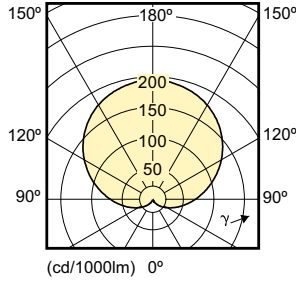

Light Distribution Diagrams