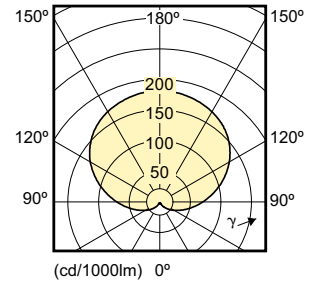

Light Distribution Diagrams