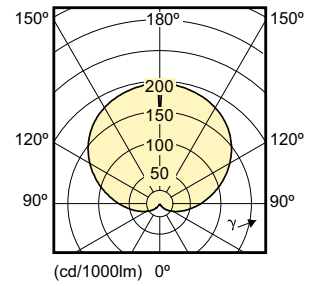

Light Distribution Diagrams