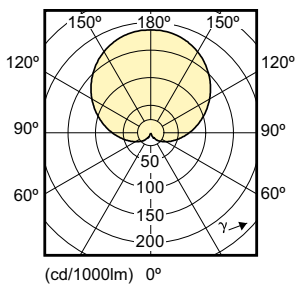

Light Distribution Diagrams