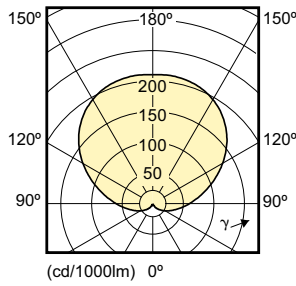

Light Distribution Diagrams