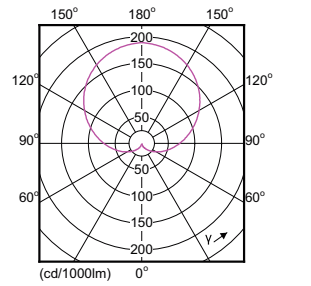

Light Distribution Diagrams