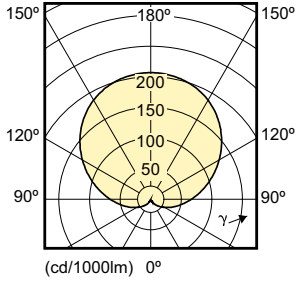

Light Distribution Diagrams