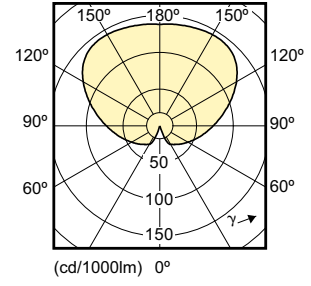

Light Distribution Diagrams