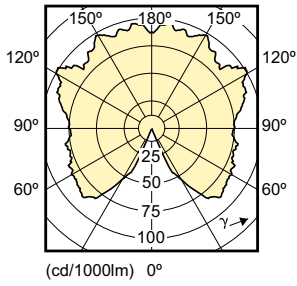

Light Distribution Diagrams